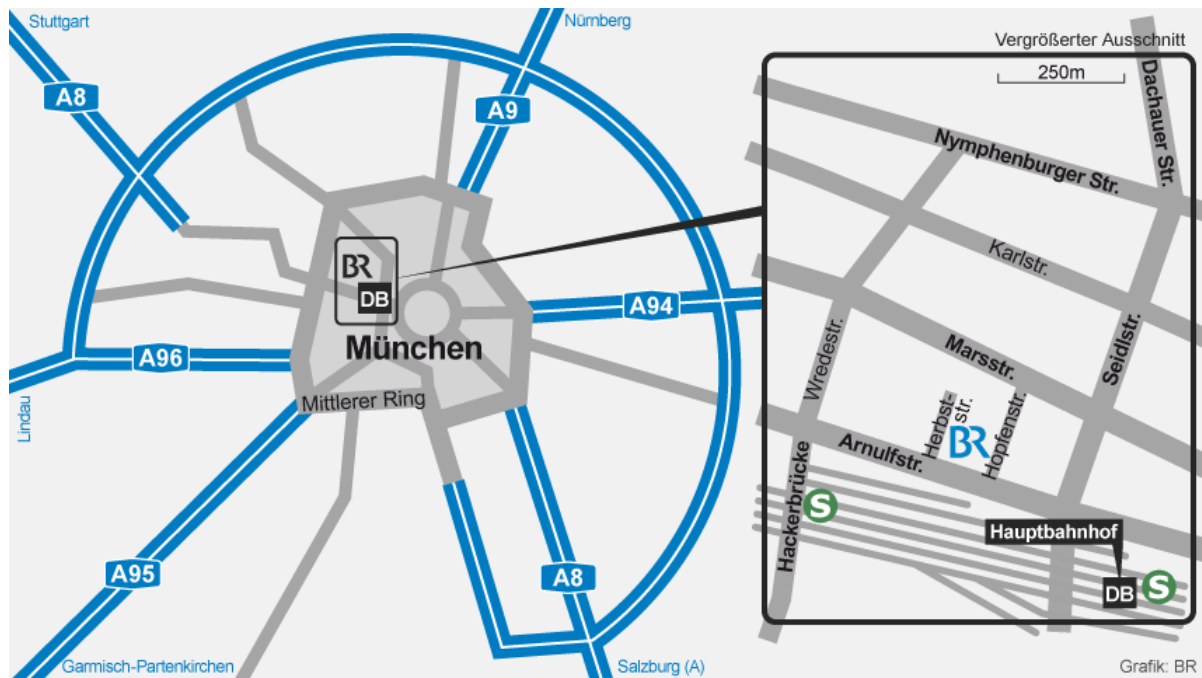

Directions to Broadcasting Centre of the Bavarian Broadcasting

The Broadcasting Centre is located near by Munich central station (about five minutes walk).

Address:

Broadcasting centre of the Bavarian Broadcasting/ Bayerischer Rundfunk (BR)
Arnulfstraße 42/44; 80335 München (Germany)

How to get there:

By car:

There is no visitors parking, but next to the Broadcasting centre you can find the "Hopfenpostgarage" (about 15 € per day). The access is in the Hopfenstraße, vis-à-vis the Broadcasting Centre.

By train:

Take the train to Munich central station. Use exit "Arnulfstraße" and walk about 300 meters to the BR. If required, you can also take tram 16 (direction Romanplatz) or tram 17 (direction Amalienburgstraße). Get off at stop "Hopfenstraße".

By plane from Munich airport:

Take suburban train (S-Bahn) S1 or S8 to Munich Central Station and follow directions above.